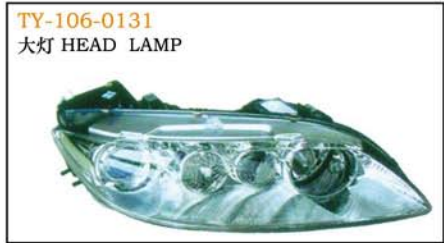

TY-106-0121
 水箱框架 WATER TARK FRAME

TY-106-0122
 后牌照灯 REAR LICENSE PLATE LAMP

TY-106-0123
 雾灯装饰框 FOG LAMP DECORATION FRAME

TY-106-0124
 前雾灯支架 FRONT FOG LAMP SUPPORT

TY-106-0125
 发动机下护板 ENGINE APRON

FOR MAZDA 6 SEDAN '03 '05