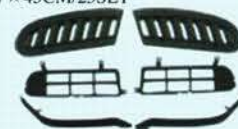

YX-12-051

保险杠梁 FEONT BUMPER MESHWORK
190 × 45 × 45CM/25SET
54 × 47 × 45CM/25SET
54 × 47 × 45CM/25SET