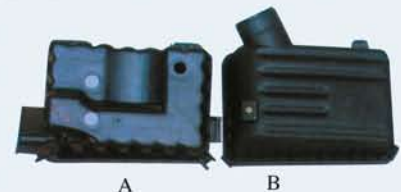

YX-10-176

轮罩 WHEEL COVER
87×45×45CM/20PCS

YX-10-177

后杠内衬
REAR BUMPER INNER LINING(BUBBLE)

YX-10-178

车门饰条 PROTECTOR
108×30×14CM/40PCS

YX-10-179

空滤壶 ASSEMBLY OF AIR FILTER