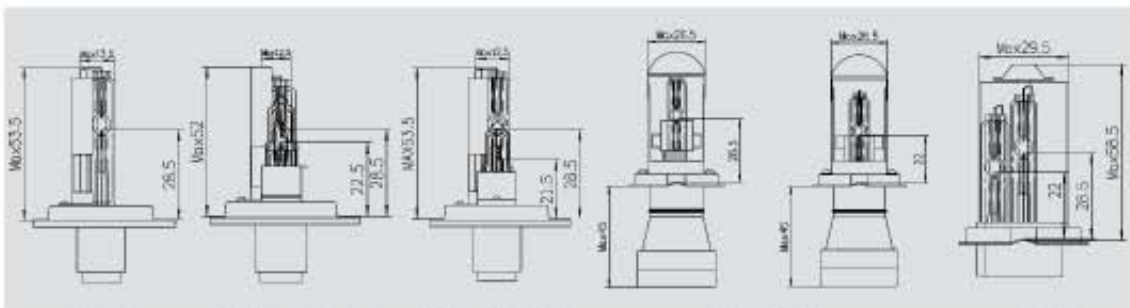

H7-A

H7-B

H7-C

H7R

GM3

FIG	ITEM	SAE	SPEC.	Wattage(W)	Average Life(h)	Base
GM3	H7	H7	25W	25W±1W	3000	PX26D
	H7	H7	35W	35W±1W	3000	PX26D
	H7	H7	55W	55W±1W	3000	PX26D

HID LAMPS

H4S-L H4H(H4-2) H4L(H4-2) H4(H/L)-A H4(H/L)-B H4D