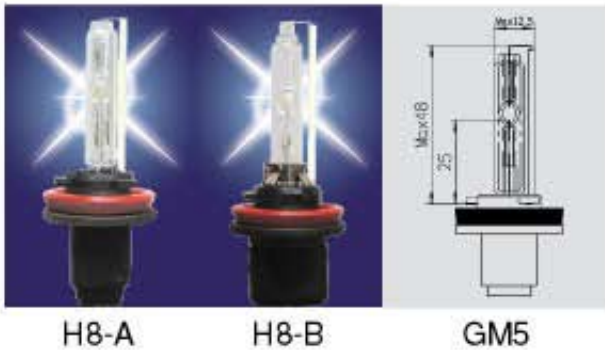

HID LAMPS

H8-A

H8-B

GM5

FIG	ITEM	SAE	SPEC.	Wattage(W)	Average Life(h)	Base
GM5	H8	H8	25W	25W±1W	3000	PGJ19-1
	H8	H8	35W	35W±1W	3000	PGJ19-1
	H8	H8	55W	55W±1W	3000	PGJ19-1