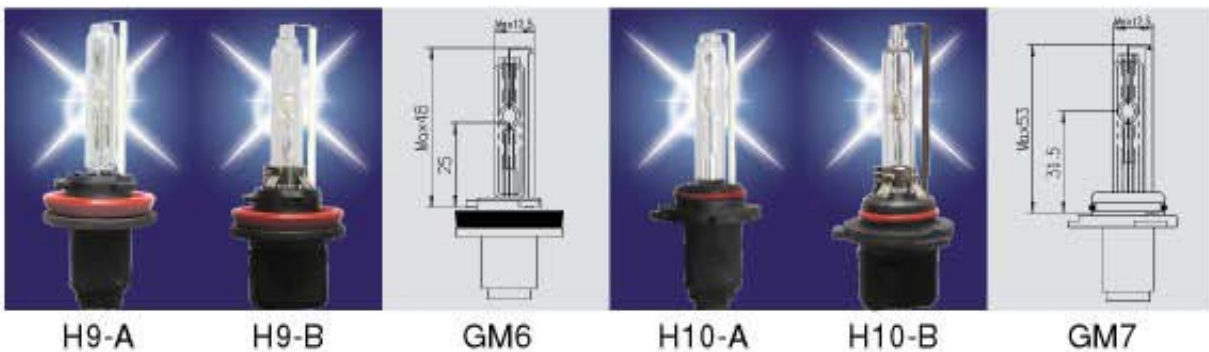

HID LAMPS

H8-A

H8-B

GM5

FIG	ITEM	SAE	SPEC.	Wattage(W)	Average Life(h)	Base
GM5	H8	H8	25W	25W±1W	3000	PGJ19-1
	H8	H8	35W	35W±1W	3000	PGJ19-1
	H8	H8	55W	55W±1W	3000	PGJ19-1

H9-A

H9-B

GM6