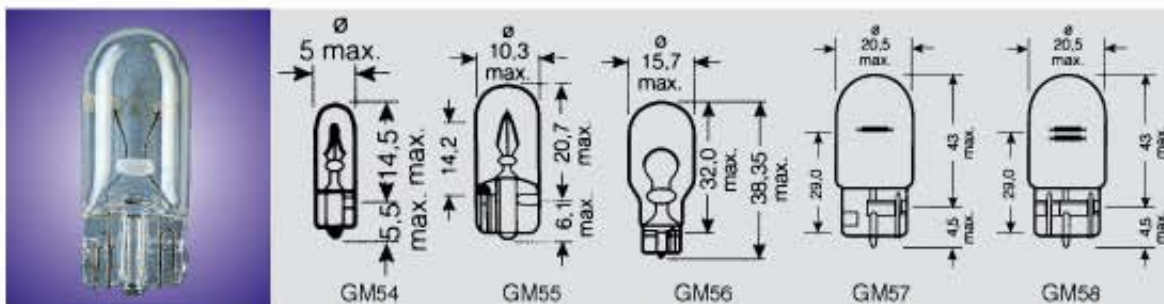

3156/3157 Auto Lamps

FIG	SPECIFICATIONS	R37	PHILIPS	OSRAM	SAE	Filament Shape	Bulb Shape	Base Shape
GM52	12V27W	P27W		3156	3156	C-6	S25	W2.5x16d
GM53	12V27/7W	P27/7W		3757	3157	CC-6	S25	W2.5x16q

T5/T10/T13.T15/T20 Auto Lamps

FIG	SPECIFICATIONS	R37	PHILIPS	OSRAM	SAE	Filament Shape	Bulb Shape	Base Shape
GM54	12V1.2W		12516	2721	73	C-2V	T5	W2x4.6d
	12V2W		12599	2722	37	C-2V	T5	W2x4.6d
	12V2.3W	W2.3W		2723		C-2V	T5	W2x4.6d
	24V1.2W		13516	2741		C-2V	T5	W2x4.6d
GM55	12V2W		12960	2820	158	C-2V	T10	W2.1x9.5d
	12V3W	W3W	12256	2821	194	C-2V	T10	W2.1x9.5d
	12V5W	W5W	12961	2825	168	C-2V	T10	W2.1x9.5d
	24V3W	W3W	13256	2841		C-2V	T10	W2.1x9.5d
	24V2W		13960	2840		C-2V	T10	W2.1x9.5d
	24V5W	W5W	13961	2845		C-2V	T10	W2.1x9.5d
GM56	12V16W	W16W		921	921	C-2V	T13/T15	W2.1x9.5d
	12V12W				912	C-2V	T13/T15	W2.1x9.5d
	12V12CP				914	C-2V	T13/T15	W2.1x9.5d
	24V12CP				916	C-2V	T13/T15	W2.1x9.5d
GM57	12V21W	W21W		7505		C-2V	T20	W3x16d
GM58	12V21/5W	W21/5W				C-2R	T20	W3x16q