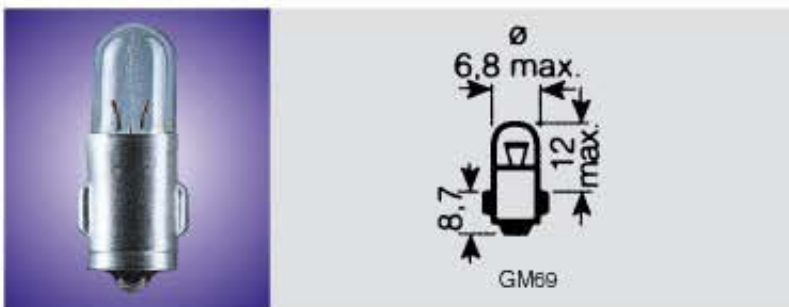

SV Auto Lamps

FIG	SPECIFICATIONS	R37	PHILIPS	OSRAM	SAE	Filament Shape	Bulb Shape	Base Shape
GM59	12V5W	C5W	12844	6418			11x35	SV8.5
	12V10W	C10W	12854	6411			11x35	SV8.5
	24V5W	C5W	13844				11x35	SV8.5
	24V10W						11x35	SV8.5
GM60	12V5W		12864	6413			11x41	SV8.5
	12V10W		12866	6411			11x41	SV8.5
	12V15W						11x41	SV8.5
	24V5W		13864	6427			11x41	SV8.5
	24V10W		13866	6429			11x41	SV8.5
	24V15W						11x41	SV8.5
GM61	12V21W	C21W	12803				15x41	SV8.5
	24V21W						15x41	SV8.5
GM62	12V3W		12818				6.3x27	SV6
	24V3W		13818				6.3x27	SV6
GM63	12V3W		12849				6.3x32	SV6
	24V3W		13992				6.3x32	SV6
GM64	12V3W		12843				8x28	SV7
	12V5W						8x28	SV7
	24V3W		13843				8x28	SV7
	24V5W						8x28	SV7

Auto Lamps

FIG	SPECIFICATIONS	R37	PHILIPS	OSRAM	SAE	Filament Shape	Bulb Shape	Base Shape
GM65	12V1.5W					C-2R	T8.5	BA9S
	12V2W		12913	3796		C-2R	T8.5	BA9S
	12V3W		12910	3894		C-2R	T8.5	BA9S
	12V4W	T4W	12929	3893		C-2R	T8.5	BA9S
	24V2W		13913	3797		C-2R	T8.5	BA9S
	24V3W		13910			C-2R	T8.5	BA9S
GM66	12V3W					C-2R	T10	BA9S
	24V3W					C-2R	T10	BA9S
GM67	12V2CP(3W)					C-2R	G15	BA9S
	12V6W		12819	6253		C-2R	G15	BA9S
	12V8W					C-2R	G15	BA9S
	12V10W					C-2R	G15	BA9S
	24V2CP(3W)					C-2R	G15	BA9S
	24V5W					C-2R	G15	BA9S
GM68	12V1CP(1.5W)					C-2R	G10	BA9S
	12V3W			5696	53	C-2R	G10	BA9S

FIG	SPECIFICATIONS	R37	PHILIPS	OSRAM	SAE	Filament Shape	Bulb Shape	Base Shape
GM69	12V1.2W		12829	3898		C-2R	T6.8	BA7S
	24V3W		13829	3899		C-2R	T6.8	BA7S

Auto Lamps

FIG	SPECIFICATIONS	R37	PHILPS	OSRAM	SAE	Filament Shape	Bulb Shape	Base Shape
GM70	12V45/40W	R2	13620	7951			G40	P45T
	12V55/50W						G40	P45T
	24V55/50W	R2	13620	7952			G40	P45T
GM71	12V50/40W						B35	P36T
	12V60/50W						B35	P36T
	24V60/50W						B35	P36T
	24V60/50W						B35	P36T
	24V70/50W						B35	P36T