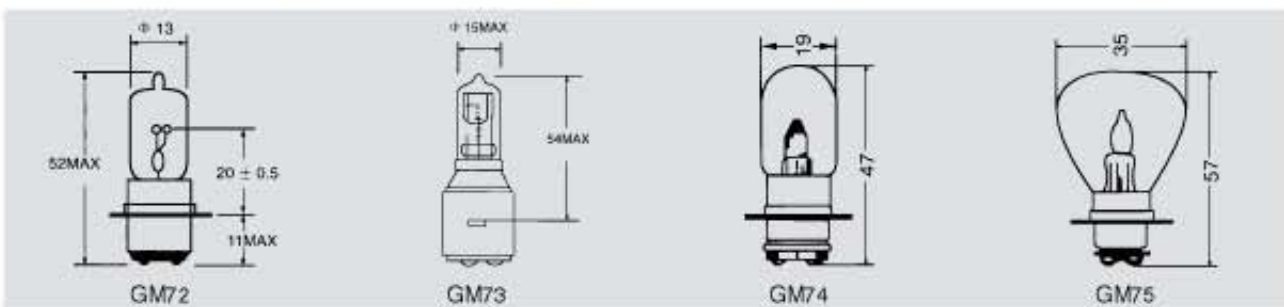

FIG	SPECIFICATIONS	R37	PHILIPS	OSRAM	SAE	Filament Shape	Bulb Shape	Base Shape
GM69	12V1.2W		12829	3898		C-2R	T6.8	BA7S
	24V3W		13829	3899		C-2R	T6.8	BA7S

Auto Lamps

FIG	SPECIFICATIONS	R37	PHILPS	OSRAM	SAE	Filament Shape	Bulb Shape	Base Shape
GM70	12V45/40W	R2	13620	7951			G40	P45T
	12V55/50W						G40	P45T
	24V55/50W	R2	13620	7952			G40	P45T
GM71	12V50/40W						B35	P36T
	12V60/50W						B35	P36T
	24V60/50W						B35	P36T
	24V60/50W						B35	P36T
	24V70/50W						B35	P36T