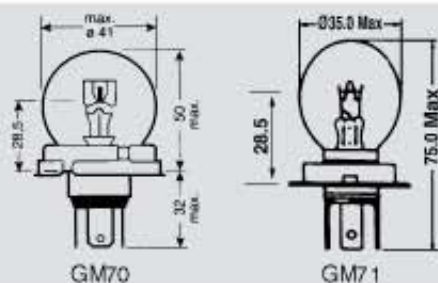

Auto Lamps

FIG	SPECIFICATIONS	R37	PHILIPS	OSRAM	SAE	Filament Shape	Bulb Shape	Base Shape
GM65	12V1.5W					C-2R	T8.5	BA9S
	12V2W		12913	3796		C-2R	T8.5	BA9S
	12V3W		12910	3894		C-2R	T8.5	BA9S
	12V4W	T4W	12929	3893		C-2R	T8.5	BA9S
	24V2W		13913	3797		C-2R	T8.5	BA9S
	24V3W		13910			C-2R	T8.5	BA9S
GM66	12V3W					C-2R	T10	BA9S
	24V3W					C-2R	T10	BA9S
GM67	12V2CP(3W)					C-2R	G15	BA9S
	12V6W		12819	6253		C-2R	G15	BA9S
	12V8W					C-2R	G15	BA9S
	12V10W					C-2R	G15	BA9S
	24V2CP(3W)					C-2R	G15	BA9S
	24V5W					C-2R	G15	BA9S
GM68	12V1CP(1.5W)					C-2R	G10	BA9S
	12V3W			5696	53	C-2R	G10	BA9S

FIG	SPECIFICATIONS	R37	PHILIPS	OSRAM	SAE	Filament Shape	Bulb Shape	Base Shape
GM69	12V1.2W		12829	3898		C-2R	T6.8	BA7S
	24V3W		13829	3899		C-2R	T6.8	BA7S

Auto Lamps

FIG	SPECIFICATIONS	R37	PHILPS	OSRAM	SAE	Filament Shape	Bulb Shape	Base Shape
GM70	12V45/40W	R2	13620	7951			G40	P45T
	12V55/50W						G40	P45T
	24V55/50W	R2	13620	7952			G40	P45T
GM71	12V50/40W						B35	P36T
	12V60/50W						B35	P36T
	24V60/50W						B35	P36T
	24V60/50W						B35	P36T
	24V70/50W						B35	P36T

FIG	SPECIFICATIONS	R37	PHILPS	OSRAM	SAE	Filament Shape	Bulb Shape	Base Shape
GM72	6V15/15W					CC-6	HM	P15D-25-1
	12V25/25W					CC-6	HM	P15D-25-3
	12V35/35W					CC-6	HM	BA20D
GM73	6V15/15W						HS	P15D-25-1
	12V25/25W						HS	P15D-25-3
	12V35/35W						HS	BA20D
GM74	6V15/15W					C-2V	T19	P15D-25-1
	6V25/25W					C-2V	T19	P15D-25-1
	12V25/25W					C-2V	T19	P15D-25-1
	12V35/35W					C-2V	T19	P15D-25-1
GM75	6V32/32CP(25/25W)			7578	2330	C-2V	RP35	P15D-30
	6V50/50CP(35/35W)		6909	7579	2550	C-2V	RP35	P15D-30
	12V32/32CP(25/25W)				2336	C-2V	RP35	P15D-30
	12V50/50CP(35/35W)		12909	7589	2556	C-2V	RP35	P15D-30
	24V50/50CP(35/35W)		13909			C-2V	RP35	P15D-30